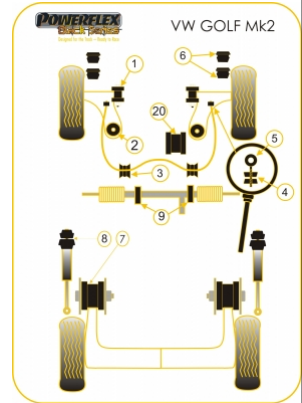

### Notes

- For power steering mount bushes please measure the width of bracket and select the correct part number.
- PFF85-232 is suitable for vehicles with a 18.5mm wide bracket.
- PFF85-233 is suitable for vehicles with a 15mm wide bracket.
- PFF85-244 & PFF85-245 don't fit vehicles with engine codes KR, PL, 9A and PG fitted with a hydro type mounting bush

In addition to the Black Series parts listed please check the Road Series website for other bushes suitable for this car such as engine or transmission mountings.

Bush description	Quantity Per Car	Diagram Reference	Part Number
 <b>PowerAlign Camber Bolt Kit (12mm)</b> Click for fitting instructions	1		<b>PFA100-12</b>
 <b>Front Wishbone Front Bush</b>	2	1	<b>PFF85-201BLK</b>

	Front Wishbone Inner Bush (Rear)	2	2	PFF85-203BLK
	Front Anti Roll Bar Bush 20mm	2	3	PFF85-205-20BLK
	Front Anti Roll Bar Bush Eibach 22mm	2	3	PFF85-205-22BLK
	Front Anti Roll Bar Mount 18mm	2	3	PFF85-205BLK
	Front Eye Bolt Mounting Bush 10mm	2	4	PFF85-208-10BLK
	Front Eye Bolt Mounting Bush	2	4	PFF85-208BLK
	Front Anti Roll Bar Eye Bolt Bush 20mm	2	5	PFF85-209-20BLK
	Front Anti Roll Bar Eye Bolt Bush 18mm	2	5	PFF85-209BLK
	Front Anti Roll Bar Eye Bolt Bush Eibach 22mm	2	5	PFF85-210-22BLK
	Front Subframe Mounts	4	6	PFF85-250BLK
	Rear Beam Mounting Bush	2	7	PFR85-207BLK
	Rear Shock Top Mounting Bush	2	8	PFR85-240BLK
	Power Steering Rack Mount	1	9	PFF85-232BLK
	Rear Lower Engine Mount Bush	1	20	PFF85-244BLK
	Rear Lower Engine Mount Insert	1	20	PFF85-245BLK
	Non Power Steering Rack Mount	2	9	PFF85-231BLK
	Power Steering Rack Mount	1	9	PFF85-233BLK
	<b>Bump Stop, VW Front</b> Click for fitting instructions	2		BS006
	<b>Bump Stop, VW Rear</b> Click for fitting instructions	2		BS008
	Exhaust Mounts	1		EXH006
	<b>Bump Stop Kit</b> Click for fitting instructions	1		BS2001K
	<b>Bump Stop Kit</b> Click for fitting instructions	1		BS2005K