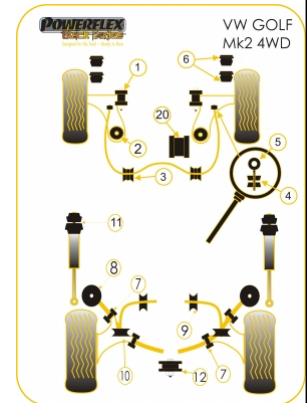

VOLKSWAGEN - GOLF MODELS - GOLF MK2 (1985 - 1992) - G60, RALLYE, COUNTRY

Notes

- PFF85-244 & PFF85-245 don't fit vehicles with engine codes KR, PL, 9A and PG fitted with a hydro type mounting bush

PRODUCT PRICING INFORMATION

The prices shown on our website are per bush.

To get the total pack price you will need to multiple this price by the number of bushes per vehicle.

Bush Price x Qty Per Car = Pack Price

In addition to the Black Series parts listed please check the Road Series website for other bushes suitable for this car such as engine or transmission mountings.

Bush description	Quantity Per Car	Diagram Reference	Part Number
 PowerAlign Camber Bolt Kit (12mm) Click for fitting instructions	1		PFA100-12
 Front Wishbone Front Bush	2	1	PFF85-201BLK

	Front Anti Roll Bar Mount 20mm	2	3	PFF85-205-20BLK
	Front Anti Roll Bar Mount 18mm	2	3	PFF85-205BLK
	Front Eye Bolt Mounting Bush 10mm	2	4	PFF85-208-10BLK
	Front Eye Bolt Mounting Bush	2	4	PFF85-208BLK
	Front Anti Roll Bar Eye Bolt Bush 20mm	2	5	PFF85-209-20BLK
	Front Anti Roll Bar Eye Bolt Bush 18mm	2	5	PFF85-209BLK
	Front Subframe Mounts	4	6	PFF85-250BLK
	Rear Trailing Arm Bush	4	7	PFR85-262BLK
	Rear Trailing Arm Bush	4	7	PFR85-262BLK
	Rear Beam Mounting Bush	2	8	PFR85-260BLK
	Rear Anti Roll Bar Inner Bush 20mm	2	9	PFR85-263-20BLK
	Rear Anti Roll Bar Inner Bush 18.5mm	2	9	PFR85-263BLK
	Rear Anti Roll Bar Outer Mount 20mm	2	10	PFR85-264-20BLK
	Rear Anti Roll Bar Outer Mount 18.5mm	2	10	PFR85-264BLK
	Rear Shock Top Mounting Bush	2	11	PFR85-240BLK
	Rear Diff Rear Mounting Bush	1	12	PFR85-270BLK
	Rear Lower Engine Mount Bush	1	20	PFF85-244BLK
	Rear Lower Engine Mount Insert	1	20	PFF85-245BLK
	Bump Stop, VW Front Click for fitting instructions	2		BS006
	Exhaust Mounts	1		EXH006
	Bump Stop Kit Click for fitting instructions	1		BS2001K