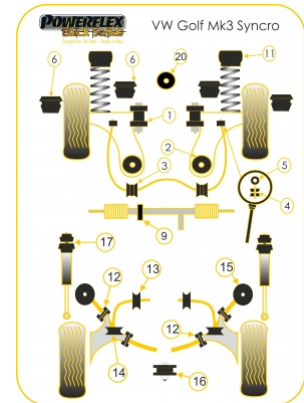

VOLKSWAGEN - GOLF MODELS - GOLF MK3 (1992 - 1998) - GOLF MK3 4WD SYNCRO (1993 - 1997)

Notes

- PFR85-260 Fits models produced before 10/1994

PRODUCT PRICING INFORMATION

The prices shown on our website are per bush.

To get the total pack price you will need to multiple this price by the number of bushes per vehicle.

Bush Price x Qty Per Car = Pack Price

In addition to the Black Series parts listed please check the Road Series website for other bushes suitable for this car such as engine or transmission mountings.

Bush description	Quantity Per Car	Diagram Reference	Part Number
 PowerAlign Camber Bolt Kit (12mm) Click for fitting instructions	1		PFA100-12
 Front Wishbone Front Bush	2	1	PFF85-201BLK

	Front Wishbone Rear Bush Click for fitting instructions	2	2	PFF85-204BLK
	Front Anti Roll Bar Mount 20mm	2	3	PFF85-205-20BLK
	Front Anti Roll Bar Mount 18mm	2	3	PFF85-205BLK
	Front Eye Bolt Mounting Bush 10mm	2	4	PFF85-208-10BLK
	Front Eye Bolt Mounting Bush	2	4	PFF85-208BLK
	Front Anti Roll Bar Eye Bolt Bush 20mm	2	5	PFF85-209-20BLK
	Front Anti Roll Bar Eye Bolt Bush 18mm	2	5	PFF85-209BLK
	Front Subframe Mounts	4	6	PFF85-250BLK
	Power Steering Rack Mount	1	9	PFF85-232BLK
	Power Steering Rack Mount	1	9	PFF85-233BLK
	Front Strut, Top Mount	2	11	PFF85-239BLK
	Rear Trailing Arm Bush	4	12	PFR85-262BLK
	Rear Anti Roll Bar Inner Bush 20mm	2	13	PFR85-263-20BLK
	Rear Anti Roll Bar Inner Bush 18.5mm	2	13	PFR85-263BLK
	Rear Anti Roll Bar Outer Mount 20mm	2	14	PFR85-264-20BLK
	Rear Anti Roll Bar Outer Mount 18.5mm	2	14	PFR85-264BLK
	Rear Beam Mounting Bush	2	15	PFR85-260BLK
	Rear Diff Rear Mounting Bush	1	16	PFR85-270BLK
	Rear Shock Top Mounting Bush	2	17	PFR85-240BLK
	Front Lower Engine Mounting Bush & Inserts Click for fitting instructions	1	20	PFF85-280BLK