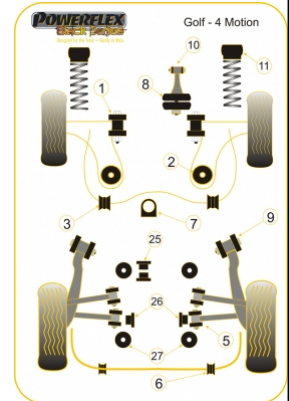

### Notes

- R32 models use a larger bush in the front wishbone front bush, PFF3-501 which has an outside diameter of 45mm
- PFF85-414 is a Rose Jointed Bush For Motorsport Use
- PFR3-510G offers on-car Camber adjustment, for non adjustable bush use PFR3-510

In addition to the Black Series parts listed please check the Road Series website for other bushes suitable for this car such as engine or transmission mountings.

Bush description	Quantity Per Car	Diagram Reference	Part Number
 <b>Front Wishbone Front Bush, Cast Arm, 45mm OD</b>	2	1	<b>PFF3-501BLK</b>
 <b>Front Wishbone Front Bush</b>	2	1	<b>PFF85-201BLK</b>