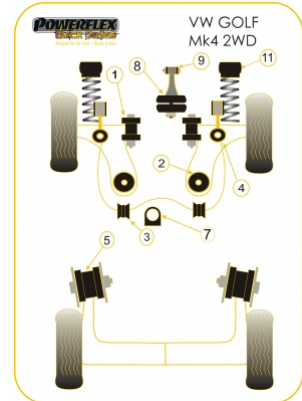

VOLKSWAGEN - GOLF MODELS - GOLF MK4 (1997 - 2004) - 2WD TYP 1J

Notes

- PFF85-414 is a Rose Jointed Bush For Motorsport Use

PRODUCT PRICING INFORMATION

The prices shown on our website are per bush.

To get the total pack price you will need to multiple this price by the number of bushes per vehicle.

Bush Price x Qty Per Car = Pack Price

In addition to the Black Series parts listed please check the Road Series website for other bushes suitable for this car such as engine or transmission mountings.

Bush description	Quantity Per Car	Diagram Reference	Part Number
 Front Wishbone Front Bush	2	1	PFF85-201BLK
 Front Wishbone Rear Bush Click for fitting instructions	2	2	PFF85-410BLK
 Front Wishbone Rear Bush (Motorsport Use) Click for fitting instructions	2	2	PFF85-414BLK

	Front Anti Roll Bar Mount 19mm	2	3	PFF85-411-19BLK
	Front Anti Roll Bar Mount 21mm	2	3	PFF85-411-21BLK
	Front Anti Roll Bar Mount 23mm	2	3	PFF85-411-23BLK
	Front Anti Roll Bar Link Bush Kit	2	4	PFF85-412BLK
	Rear Beam Mounting Bush, 72.5mm	2	5	PFR85-415BLK
	Rear Beam Mounting Bush, 69mm	2	5	PFR85-610BLK
	Steering Rack Mount Bush	1	7	PFF85-416BLK
	Front Engine Mount Dog Bone	1	8	PFF85-420BLK
	Front Engine Mount Dog Bone Small Bush	1	9	PFF85-505BLK
	Front Strut Top Mount Bush  Click for fitting instructions	2	11	PFF85-430BLK