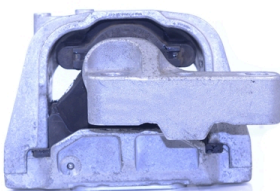

### Notes

- PFF85-501G is on-car camber adjustable offering +/-0.5° of adjustment, for a non adjustable bush use PFF85-501.
- PFF85-502G gives 1° of additional caster angle and anti lift properties, the bush is supplied pre fitted into the new bracket, for a bush without geometry adjustment use PFF85-502.
- PFF85-504 fits vehicles upto the middle of 2008, please check the picture of the 2 bushes in order to identify the insert you require.
- PFF85-704 fits vehicles from the middle of 2008 on, please check the picture of the 2 bushes in order to identify the insert you require.
- PFR85-524 & PFR85-525 fit 4 wheel drive models only.
- PFR85-527 & PFR85-528 fit 4 wheel drive models only up to 28.5.2012.
- PFF85-531 is an insert designed to fill the voids of the original bush. This mount is found various 2.0 FSi, 2.0 TFSi, 2.0 GTi, 2.0 Turbo & V6 3.2 & 3.6 engines. Please check voids of your original mount are the same as the image shown for correct fitment.

USE PFF85-504 FOR THIS MOUNT

USE PFF85-704 FOR THIS MOUNT

UP TO MID 2008

FROM MID 2008 ON

**PFF85-531 Fits Upper Engine Mount  
with this profile only.**

FRONT

BACK

PFF85-532 FITS UPPER ENGINE MOUNT  
WITH THIS PROFILE ONLY