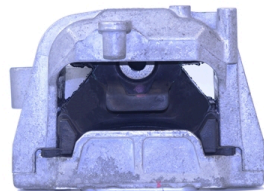

### Notes

- PFF85-501G is on-car camber adjustable offering +/-0.5° of adjustment, for a non adjustable bush use PFF85-501.
- PFF85-502G gives 1° of additional caster angle and anti lift properties, the bush is supplied pre fitted into the new bracket, for a bush without geometry adjustment use PFF85-502.
- PFF85-504 fits vehicles upto the middle of 2008, please check the picture of the 2 bushes in order to identify the insert you require.
- PFF85-704 fits vehicles from the middle of 2008 on, please check the picture of the 2 bushes in order to identify the insert you require.
- PFR85-524 & PFR85-525 fit 4 wheel drive models only.
- PFR85-527 & PFR85-528 fit 4 wheel drive models only up to 28.5.2012.
- PFF85-531 is an insert designed to fill the voids of the original bush. This mount is found various 2.0 FSi, 2.0 TFSi, 2.0 GTi, 2.0 Turbo & V6 3.2 & 3.6 engines. Please check voids of your original mount are the same as the image shown for correct fitment.

USE PFF85-504 FOR THIS MOUNT

USE PFF85-704 FOR THIS MOUNT

UP TO MID 2008

FROM MID 2008 ON

**PFF85-531 Fits Upper Engine Mount  
with this profile only.**

FRONT

BACK

PFF85-532 FITS UPPER ENGINE MOUNT  
WITH THIS PROFILE ONLY