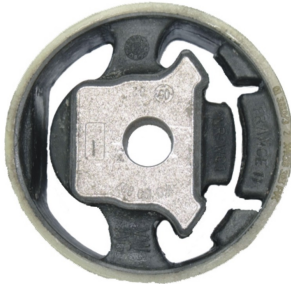

USE PFF85-504 FOR THIS MOUNT

USE PFF85-704 FOR THIS MOUNT

UP TO MID 2008