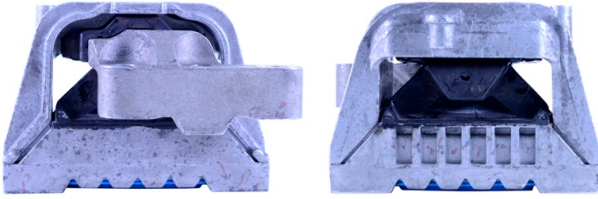

### Notes

- PFF85-501G is on-car camber adjustable offering +/-0.5° of adjustment, for a non adjustable bush use PFF85-501.
- PFF85-502G gives 1° of additional caster angle and anti lift properties, the bush is supplied pre fitted into the new bracket, for a bush without geometry adjustment use PFF85-502.
- PFF85-504 fits vehicles upto the middle of 2008, please check the picture of the 2 bushes in order to identify the insert you require.
- PFF85-704 fits vehicles from the middle of 2008 on, please check the picture of the 2 bushes in order to identify the insert you require.
- PFR85-524 & PFR85-525 fit 4 wheel drive models only.
- PFR85-527 & PFR85-528 fit 4 wheel drive models only up to 28.5.2012.
- PFF85-531 is an insert designed to fill the voids of the original bush. This mount is found various 2.0 FSi, 2.0 TFSi, 2.0 GTi, 2.0 Turbo & V6 3.2 & 3.6 engines. Please check voids of your original mount are the same as the image shown for correct fitment.

USE PFF85-504 FOR THIS MOUNT

USE PFF85-704 FOR THIS MOUNT

UP TO MID 2008

FROM MID 2008 ON

**PFF85-531 Fits Upper Engine Mount  
with this profile only.**

FRONT

BACK

PFF85-532 FITS UPPER ENGINE MOUNT  
WITH THIS PROFILE ONLY

FRONT

BACK

In addition to the Black Series parts listed please check the Road Series website for other bushes suitable for this car such as engine or transmission mountings.