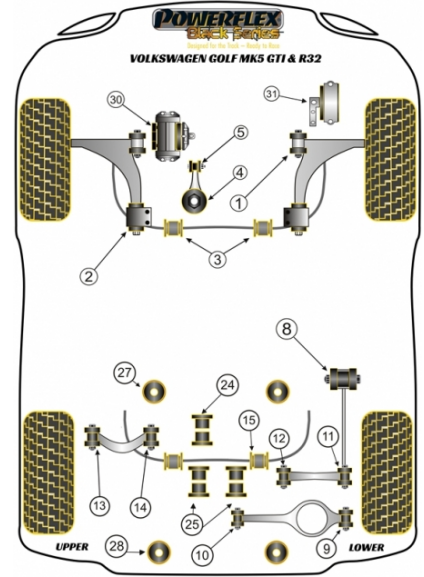

### Notes

- PFF85-501G is on-car camber adjustable offering +/-0.5° of adjustment, for a non adjustable bush use PFF85-501.
- PFF85-502G gives 1° of additional caster angle and anti lift properties, the bush is supplied pre fitted into the new bracket, for a bush without geometry adjustment use PFF85-502.
- PFF85-504 fits vehicles upto the middle of 2008, please check the picture of the 2 bushes in order to identify the insert you require.
- PFF85-704 fits vehicles from the middle of 2008 on, please check the picture of the 2 bushes in order to identify the insert you require.
- PFR85-524 & PFR85-525 fit 4 wheel drive models only.
- PFR85-527 & PFR85-528 fit 4 wheel drive models only up to 28.5.2012.
- PFF85-531 is an insert designed to fill the voids of the original bush. This mount is found various 2.0 FSi, 2.0 TFSi, 2.0 GTi, 2.0 Turbo & V6 3.2 & 3.6 engines. Please check voids of your original mount are the same as the image shown for correct fitment.

### REAR ANTI ROLL BAR BUSH 20.5MM

Qty Per Car **2**

Diagram Ref. **15**

Part No. **PFR85-515-20.5BLK**

---

### REAR ANTI ROLL BAR BUSH 20.7MM

Qty Per Car **2**

Diagram Ref. **15**

Part No. **PFR85-515-20.7BLK**

---

### REAR ANTI ROLL BAR BUSH 21.7MM

Qty Per Car **2**

Diagram Ref. **15**

Part No. **PFR85-515-21.7BLK**

---