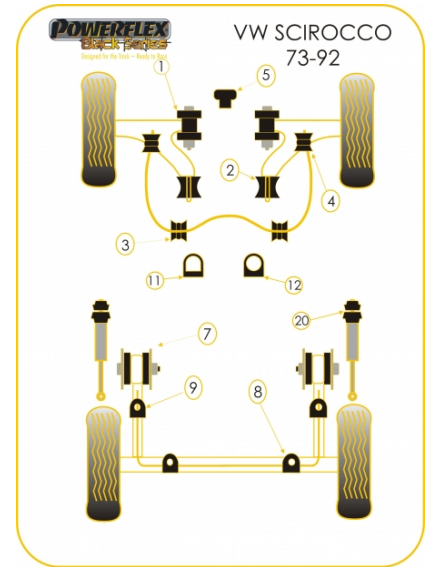

Notes

- PFR85-241 fits models 1977 onwards.

In addition to the Black Series parts listed please check the Road Series website for other bushes suitable for this car such as engine or transmission mountings.

FRONT WISHBONE INNER BUSH

Qty Per Car **2**

Diagram Ref. **1**

Part No. **PFF85-211BLK**

FRONT WISHBONE REAR BUSH

Qty Per Car **2**

Diagram Ref. **2**

Part No. **PFF85-213BLK**

REAR ANTI ROLL BAR MOUNT (OUTER) 20.5MM

Qty Per Car **2**

Diagram Ref. **9**

Part No. **PFR85-226-20.5BLK**

REAR SHOCK TOP MOUNTING BUSH

Qty Per Car **2**

Diagram Ref. **20**

Part No. **PFR85-241BLK**

BUMP STOP KIT

Qty Per Car **1**

Diagram Ref.

Part No. **BS2001K**

BUMP STOP KIT

Qty Per Car **1**

Diagram Ref.

Part No. **BS2004K**
