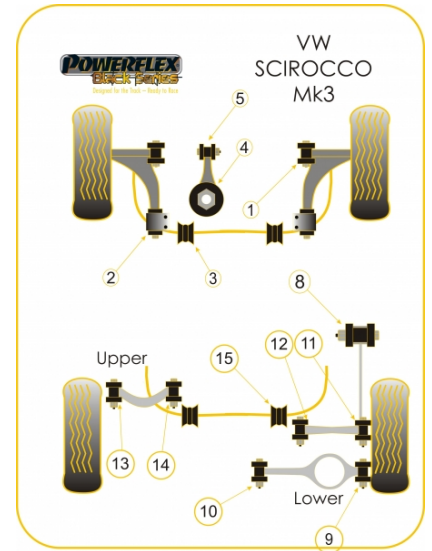

Notes

- PFF85-501G is on-car camber adjustable offering +/-0.5° of adjustment, for a non adjustable bush use PFF85-501.
- PFF85-502G gives 1° of additional caster angle and anti lift properties, the bush is supplied pre fitted into the new bracket, for a bush without geometry adjustment use PFF85-502.
- PFF85-504 fits vehicles upto the middle of 2008, please check the picture of the 2 bushes in order to identify the insert you require.
- PFF85-704 fits vehicles from the middle of 2008 on, please check the picture of the 2 bushes in order to identify the insert you require.

FRONT ANTI ROLL BAR BUSH 23.6MM

Qty Per Car 2

Diagram Ref. 3

Part No. **PFF85-503-23.6BLK**

FRONT ANTI ROLL BAR BUSH 23MM

Qty Per Car 2

Diagram Ref. 3

Part No. **PFF85-503-23BLK**

REAR UPPER LINK INNER BUSH

Qty Per Car **2**

Diagram Ref. **14**

Part No. **PFR85-514BLK**

REAR ANTI ROLL BAR BUSH 20.5MM

Qty Per Car **2**

Diagram Ref. **15**

Part No. **PFR85-515-20.5BLK**

REAR ANTI ROLL BAR BUSH 21.7MM

Qty Per Car **2**

Diagram Ref. **15**

Part No. **PFR85-515-21.7BLK**
