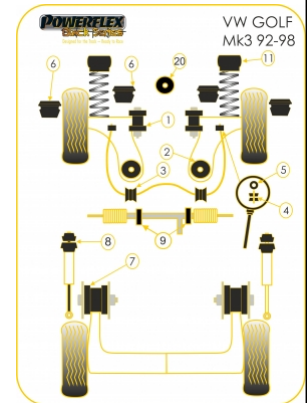

VOLKSWAGEN - GOLF MODELS - GOLF MK3 (1992 - 1998) - GOLF MK3 2WD (1992 - 1998)

Notes

- PFF85-208 & PFF85-209 Will Not Fit The VR6 Models
- For power steering mount bushes please measure the width of bracket and select the correct part number.
- PFF85-232 is suitable for vehicles with a 18.5mm wide bracket.
- PFF85-233 is suitable for vehicles with a 15mm wide bracket.
- PFF85-239 is suitable for Golf Mk3 models from 1992 to 1996 with 5 stud wheels only, this includes GTi, GTi 16v & VR6. From 1996 to 1998 they fit all Mk3 Golfs.

In addition to the Black Series parts listed please check the Road Series website for other bushes suitable for this car such as engine or transmission mountings.

Bush description	Quantity Per Car	Diagram Reference	Part Number
 PowerAlign Camber Bolt Kit (12mm) Click for fitting instructions	1		PFA100-12

	Front Wishbone Front Bush	2	1	PFF85-201BLK
	Front Wishbone Rear Bush Click for fitting instructions	2	2	PFF85-204BLK
	Front Anti Roll Bar Mount 20mm	2	3	PFF85-205-20BLK
	Front Anti Roll Bar Mount 18mm	2	3	PFF85-205BLK
	Front Eye Bolt Mounting Bush 10mm	2	4	PFF85-208-10BLK
	Front Eye Bolt Mounting Bush	2	4	PFF85-208BLK
	Front Anti Roll Bar Eye Bolt Bush 20mm	2	5	PFF85-209-20BLK
	Front Anti Roll Bar Eye Bolt Bush 18mm	2	5	PFF85-209BLK
	Front Subframe Mounts	4	6	PFF85-250BLK
	Rear Beam Mounting Bush	2	7	PFR85-206BLK
	Rear Shock Top Mounting Bush	2	8	PFR85-240BLK
	Non Power Steering Rack Mount	2	9	PFF85-231BLK
	Power Steering Rack Mount	1	9	PFF85-232BLK
	Power Steering Rack Mount	1	9	PFF85-233BLK
	Front Strut, Top Mount	2	11	PFF85-239BLK
	Front Lower Engine Mounting Bush & Inserts Click for fitting instructions	1	20	PFF85-280BLK
	Bump Stop, VW Front Click for fitting instructions	2		BS006
	Bump Stop, VW Rear Click for fitting instructions	2		BS008
	Exhaust Mounts	1		EXH006
	Bump Stop Kit Click for fitting instructions	1		BS2001K
	Bump Stop Kit Click for fitting instructions	1		BS2005K