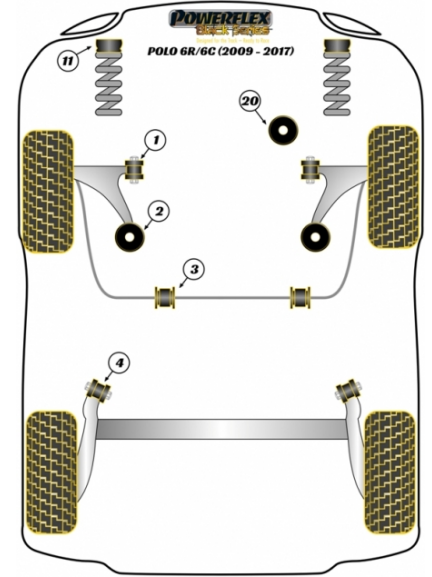

### Bush Price x Qty Per Car = Pack Price

Notes:

- PFF85-620 is suitable for petrol engined road models
- PFF85-620P is suitable for track car/tuned models
- PFF85-620R is suitable for diesel engine models
- Fitting engine mount bush to 1.4 TDI 3 cylinders is not advisable

### FRONT STRUT TOP MOUNT BUSH

Qty Per Car 2

Diagram Ref. 11

Part No. **PFF85-430BLK**