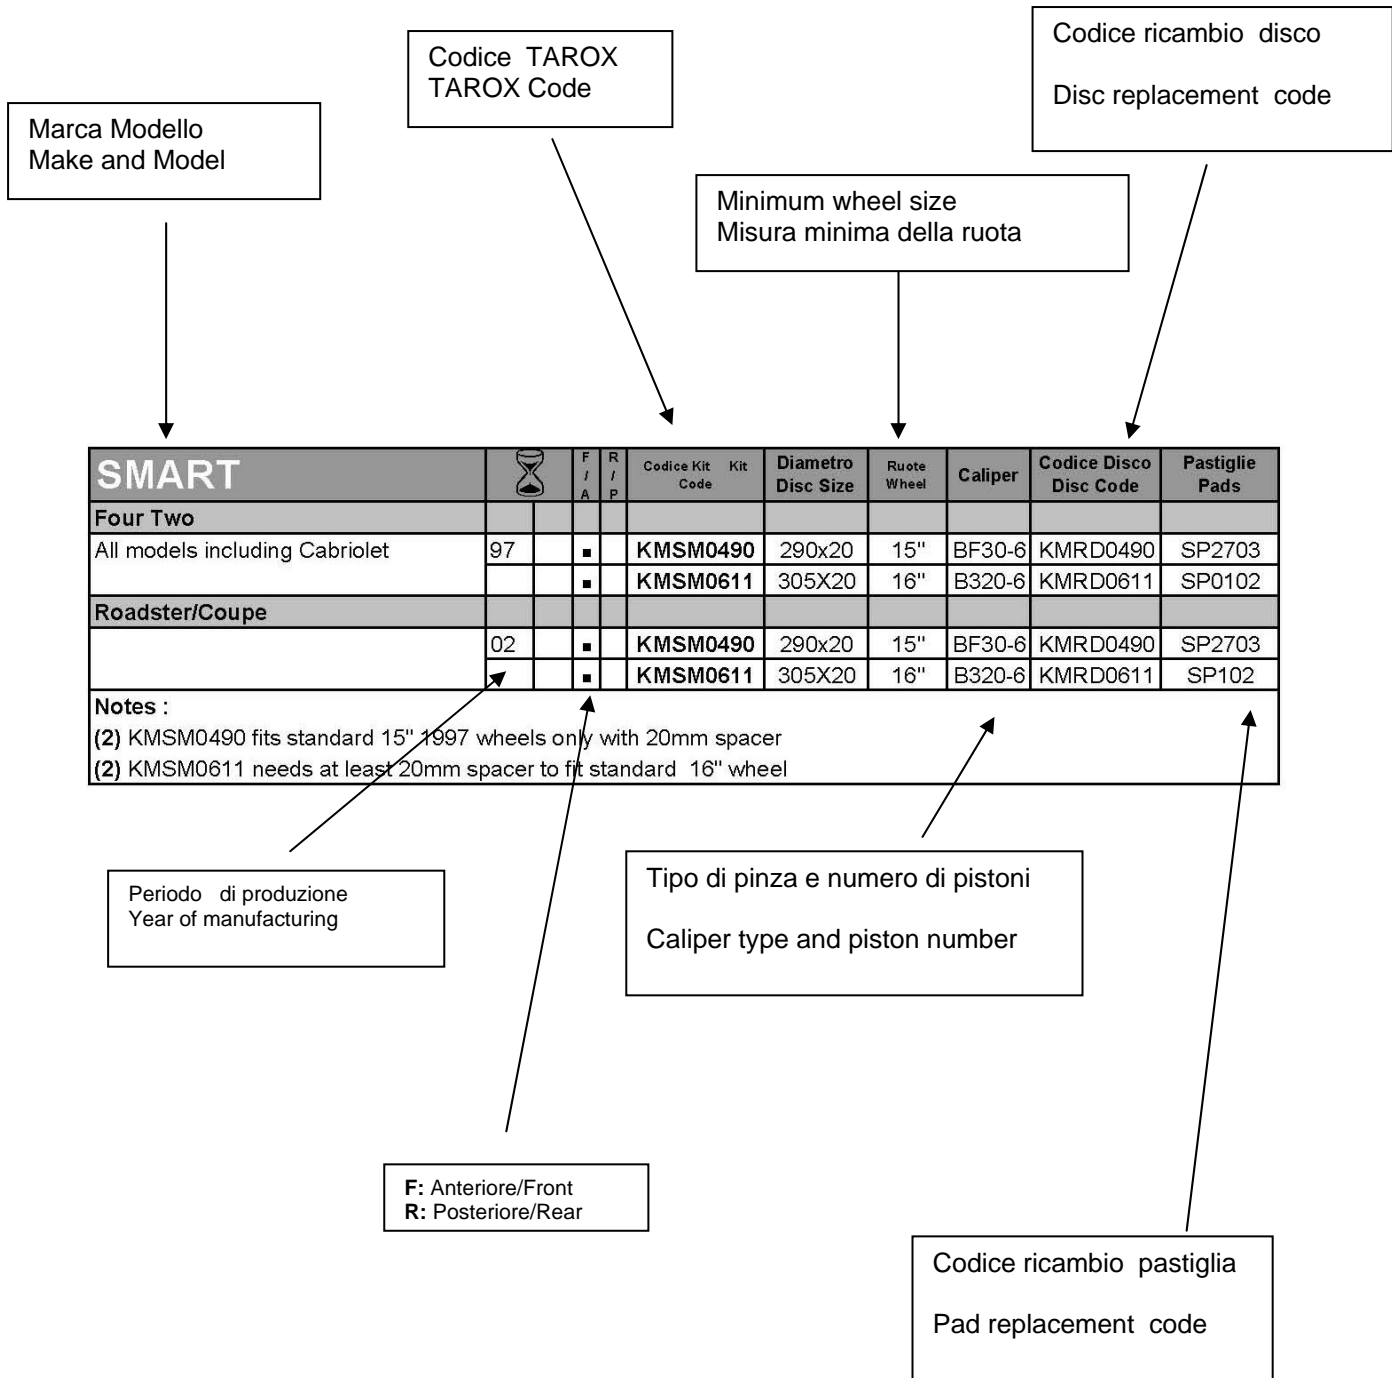

How to read this catalogue / Guida alla consultazione

SMART		F	R	Codice Kit	Kit	Diametro Disc Size	Ruote Wheel	Caliper	Codice Disco Disc Code	Pastiglie Pads
Four Two										
All models including Cabriolet	97	■		KMSM0490		290x20	15"	BF30-6	KMRD0490	SP2703
				KMSM0611		305X20	16"	B320-6	KMRD0611	SP0102
Roadster/Coupe										
	02	■		KMSM0490		290x20	15"	BF30-6	KMRD0490	SP2703
				KMSM0611		305X20	16"	B320-6	KMRD0611	SP102
Notes : (2) KMSM0490 fits standard 15" 1997 wheels only with 20mm spacer (2) KMSM0611 needs at least 20mm spacer to fit standard 16" wheel										