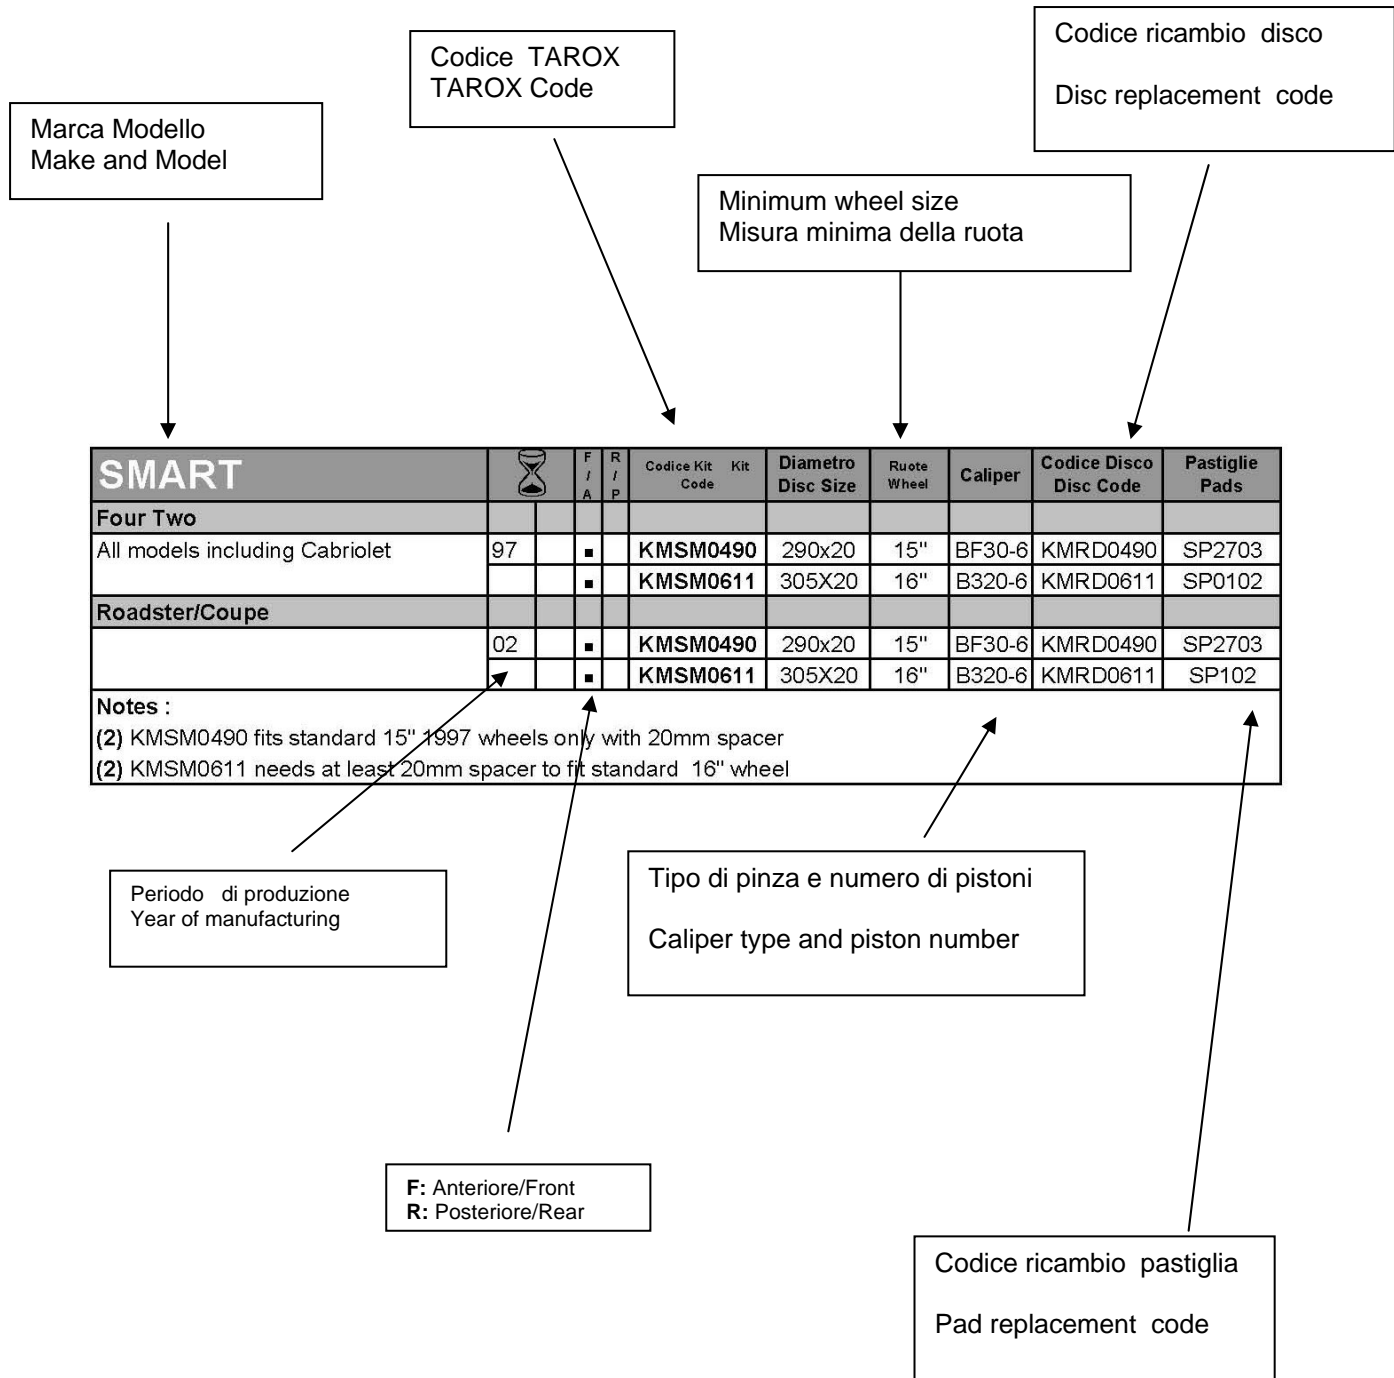

How to read this catalogue / Guida alla consultazione

SMART		F	R	Codice Kit	Kit	Diametro Disc Size	Ruote Wheel	Caliper	Codice Disco Disc Code	Pastiglie Pads
Four Two										
All models including Cabriolet	97	■		KMSM0490		290x20	15"	BF30-6	KMRD0490	SP2703
				KMSM0611		305X20	16"	B320-6	KMRD0611	SP0102
Roadster/Coupe										
	02	■		KMSM0490		290x20	15"	BF30-6	KMRD0490	SP2703
				KMSM0611		305X20	16"	B320-6	KMRD0611	SP102
Notes : (2) KMSM0490 fits standard 15" 1997 wheels only with 20mm spacer (2) KMSM0611 needs at least 20mm spacer to fit standard 16" wheel										

Periodo di produzione
Year of manufacturing

Tipo di pinza e numero di pistoni
Caliper type and piston number

F: Anteriore/Front
R: Posteriore/Rear

Codice ricambio pastiglia
Pad replacement code